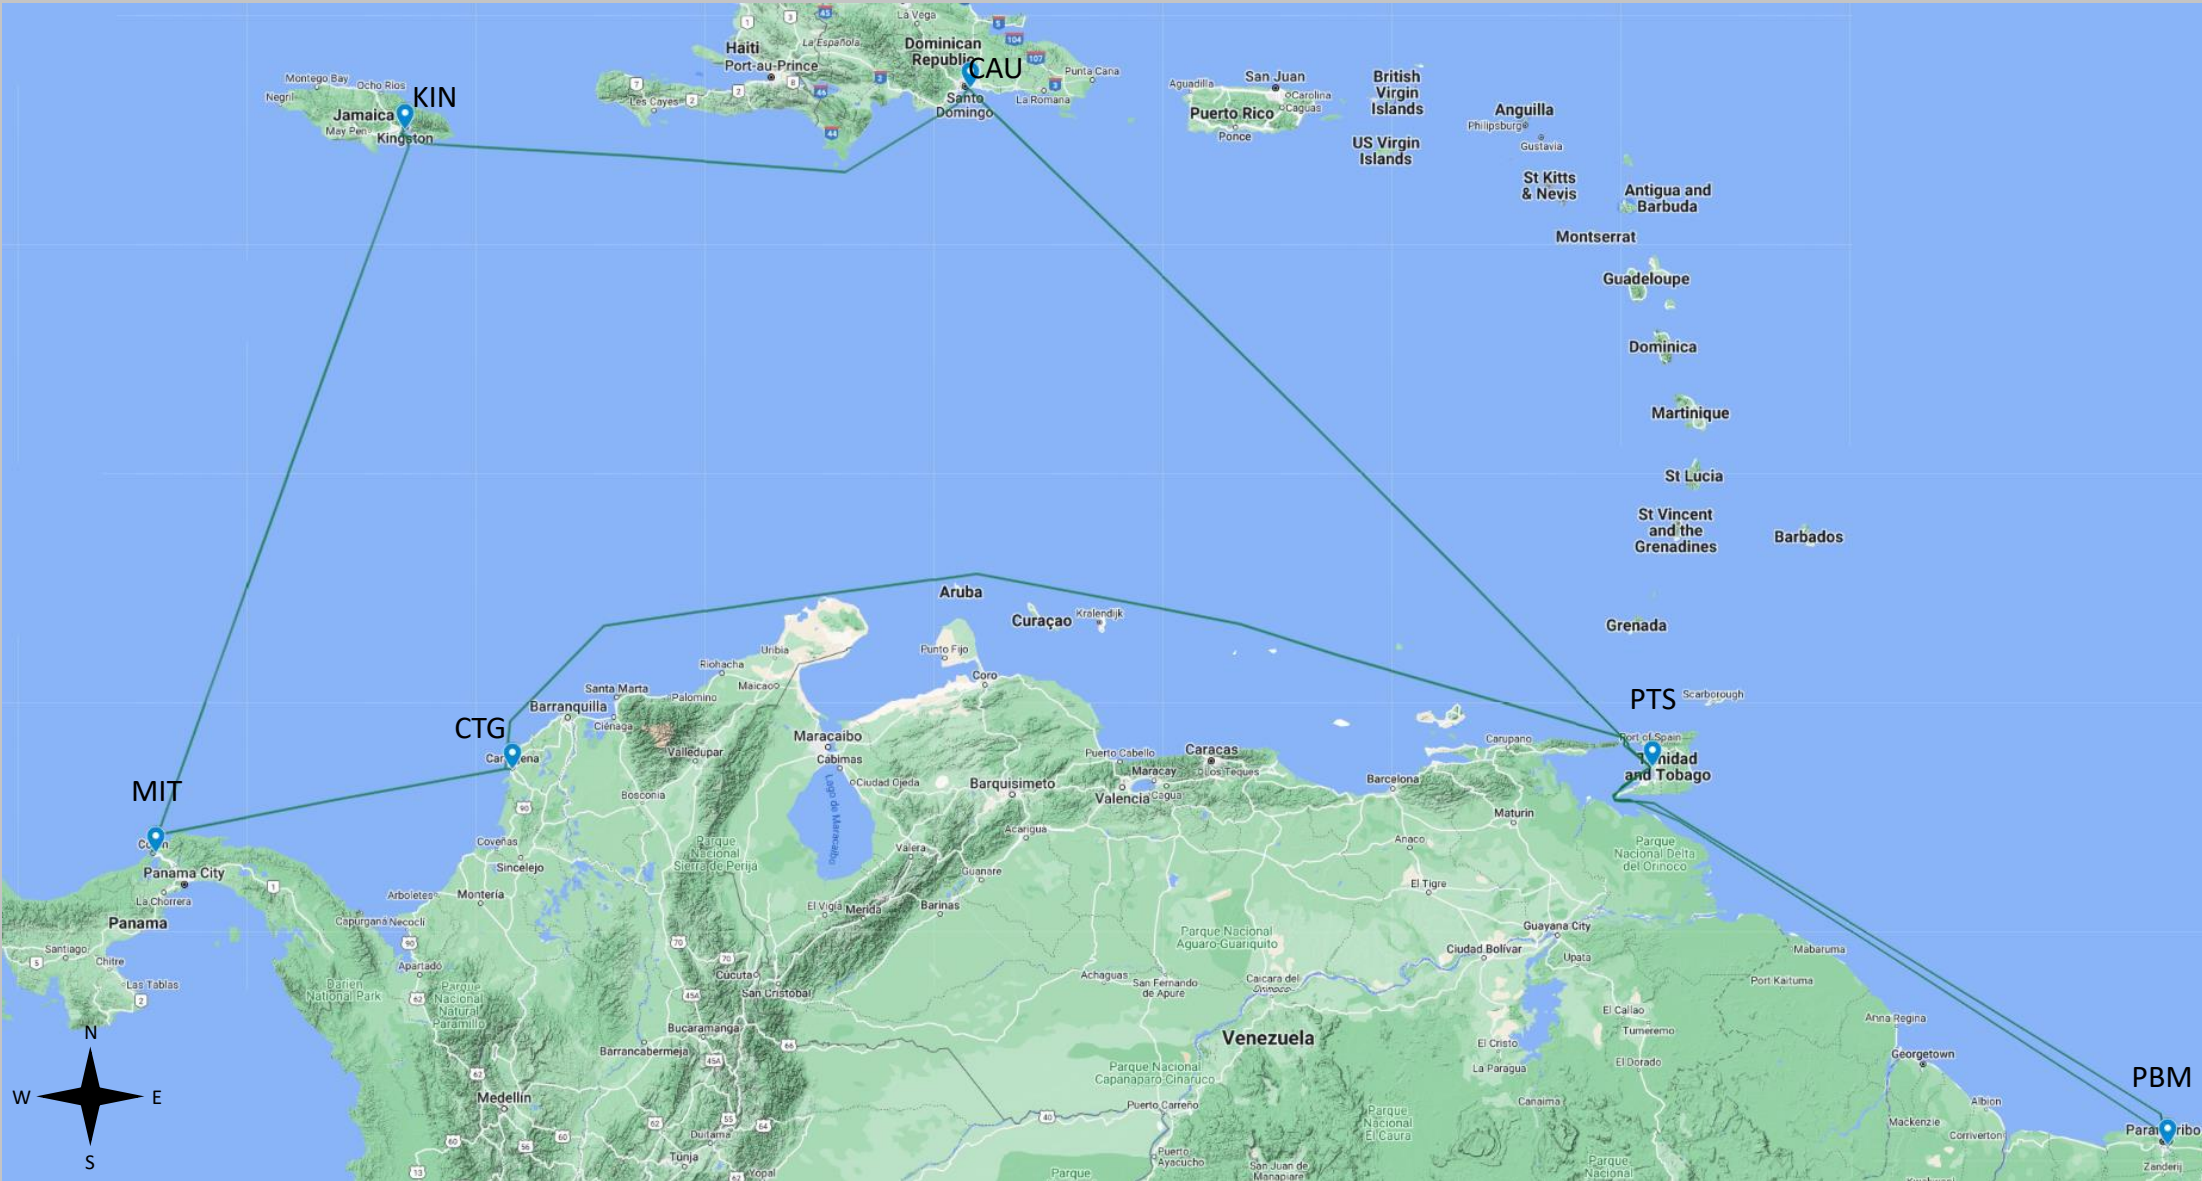

SURINAME Service

Rotation	
CTG	Cartagena
MIT	Manzanillo (PA)
KIN	Kingston
CAU	Caucaes
PTS	Point Lisas
PBM	Paramaribo
PTS	Point Lisas
MIT	Manzanillo (PA)
KIN	Kingston