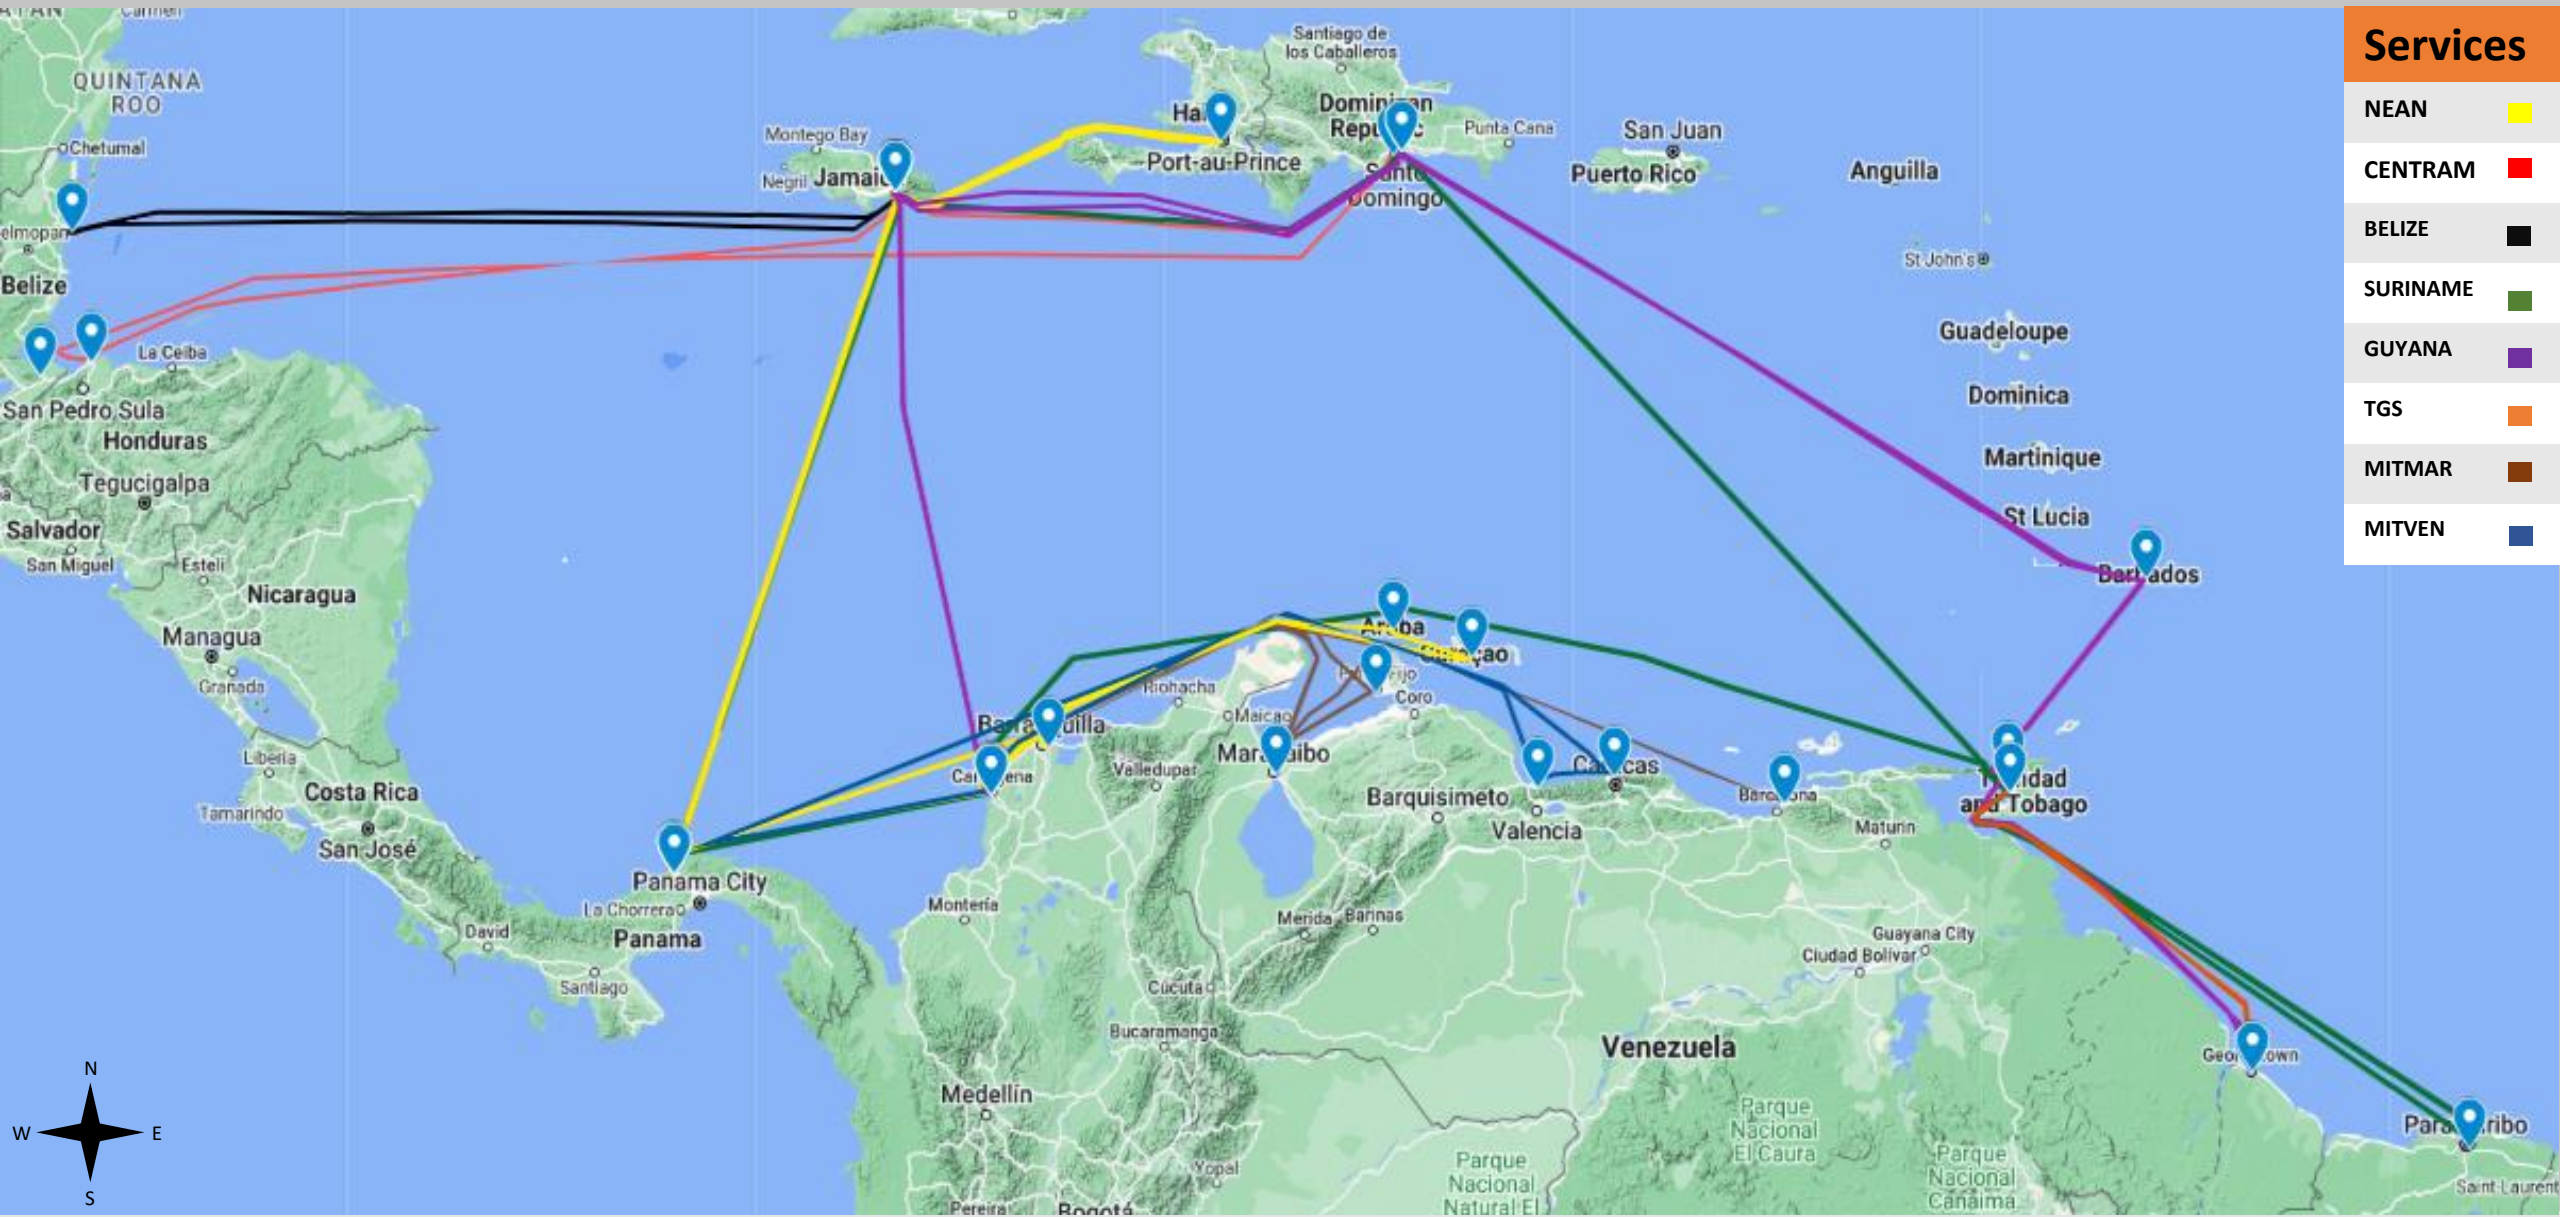

# First CFS Service 1999

Rotation	
KIN	Kingston
POS	Port of Spain

# CENTRAM Service

Rotation	
CAU	Caucedo
HAI	Haina
KIN	Kingston
PCR	Puerto Cortes
STC	Santo Tomas de Castilla
CAU	Caucedo

# TRINIDAD GUYANA Service (TGS)

# MITMAR Service

Rotation	
LOOP GUB	MIT Manzanillo (PA)
	GUB Guranao
	MAR Maracaibo
	CTG Cartagena