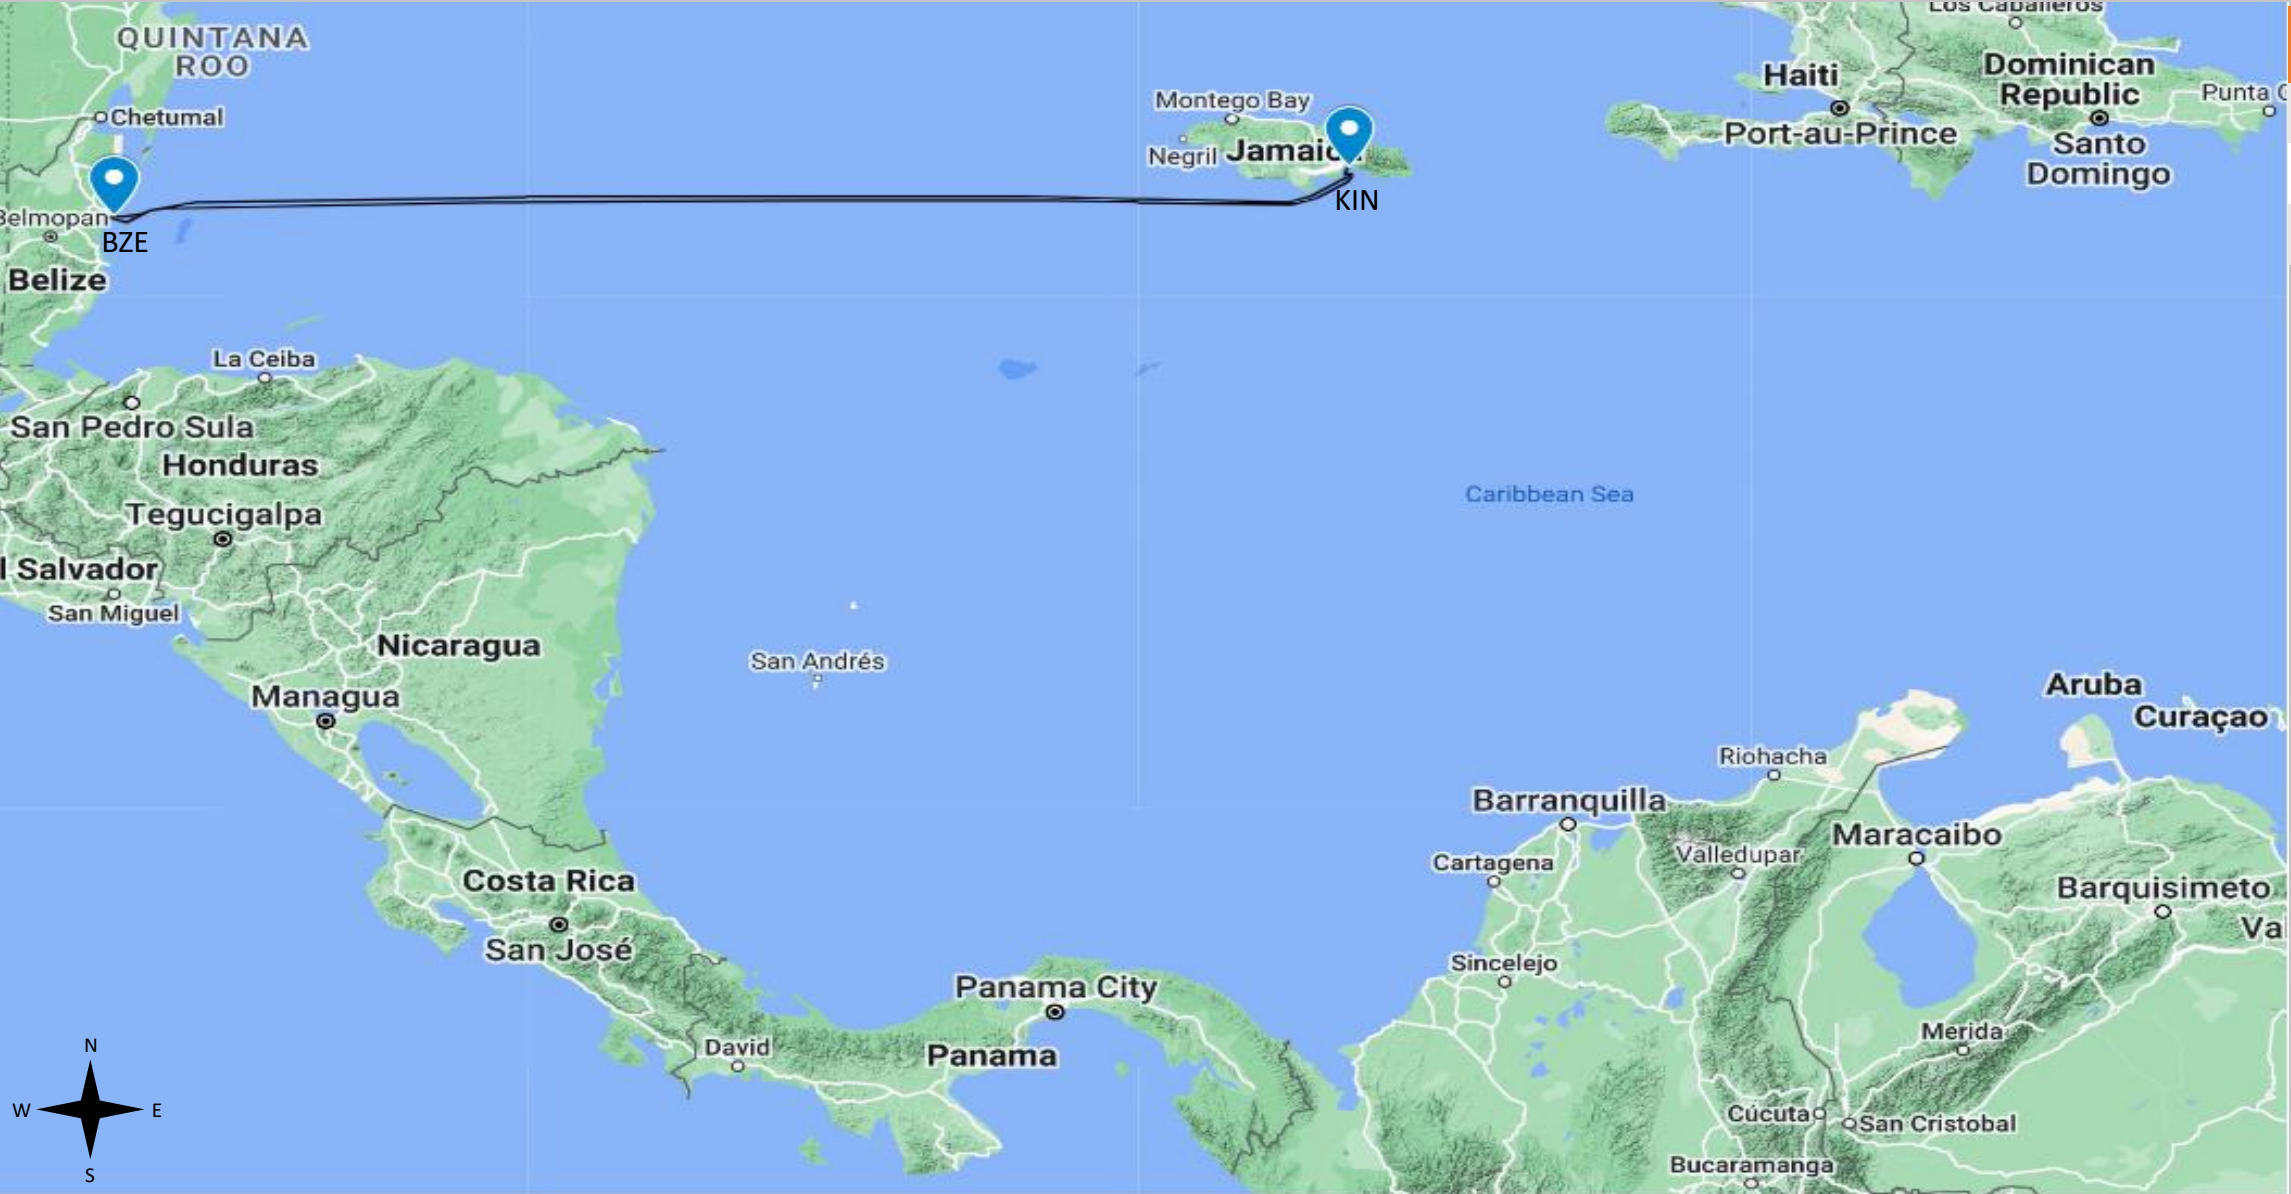

BELIZE Service

Rotation	
KIN	Kingston
BZE	Belize
KIN	Kingston